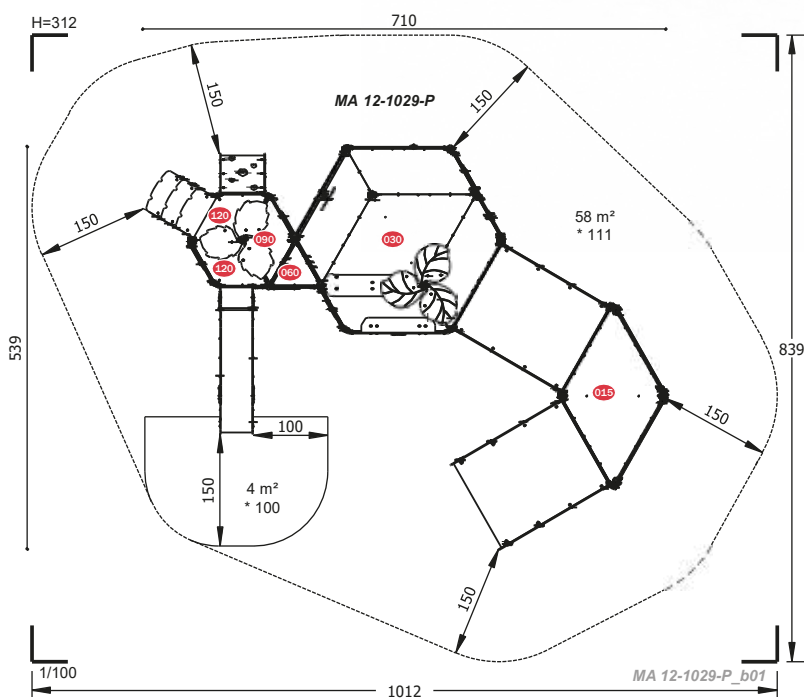

H 2,66 m

1,13 m

Giochi per sedie a rotelle

PLAYGROUNDS

CENTAUR
GM495503

H 2,3m

1,2m

DRAGON
GM495506

PLAYGROUNDS

ORTA-I 150 x 200
MA-SA-41-I

ORTA-I 150 x 250
MA-SA-43-I

ORTA-I 150 x 300
MA-SA-46-I

Altalene con sedute inclusive

PLAYGROUNDS

PLUTO
GM1601ns

MERCURY
GK-IN-301

POGO
K305

MIKSI
K311

PLAYGROUNDS

PLAYGROUNDS

	02	03	06
07	12	16	22

COLORS

PLAYGROUNDS

- 01
- 02
- 03