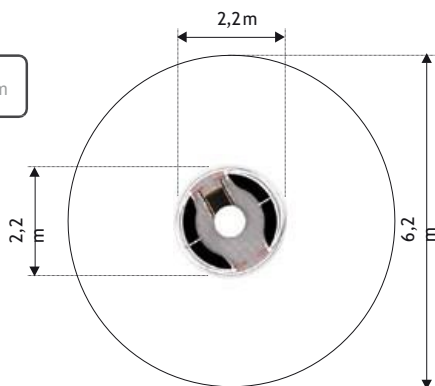

0,79m

1,0m

YUGO 2
GM0622

H 0,79m

1,0m

Altalena per sedie a rotelle

PLAYGROUNDS

SATURN
GM1611

H 2,66 m

1,13 m

Giochi per sedie a rotelle

PLAYGROUNDS

CENTAUR
GM495503

H 2,3m

1,2m

DRAGON
GM495506