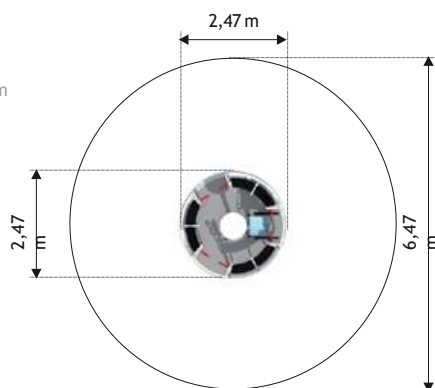

0,79m

1,0m

YUGO 2
GM0622

H 0,79m

1,0m

Altalena per sedie a rotelle

PLAYGROUNDS

SATURN
GM1611

H 2,66 m

1,13 m

Giochi per sedie a rotelle

PLAYGROUNDS

CENTAUR
GM495503

H 2,3m

1,2m

DRAGON
GM495506