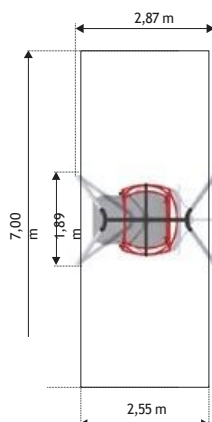

0,79m

1,0m

YUGO 2
GM0622

H 0,79m

1,0m

Altalena per sedie a rotelle

PLAYGROUNDS

SATURN
GM1611

H 2,66 m

1,13 m

Giochi per sedie a rotelle

PLAYGROUNDS

CENTAUR
GM495503

H 2,3m

1,2m

DRAGON
GM495506